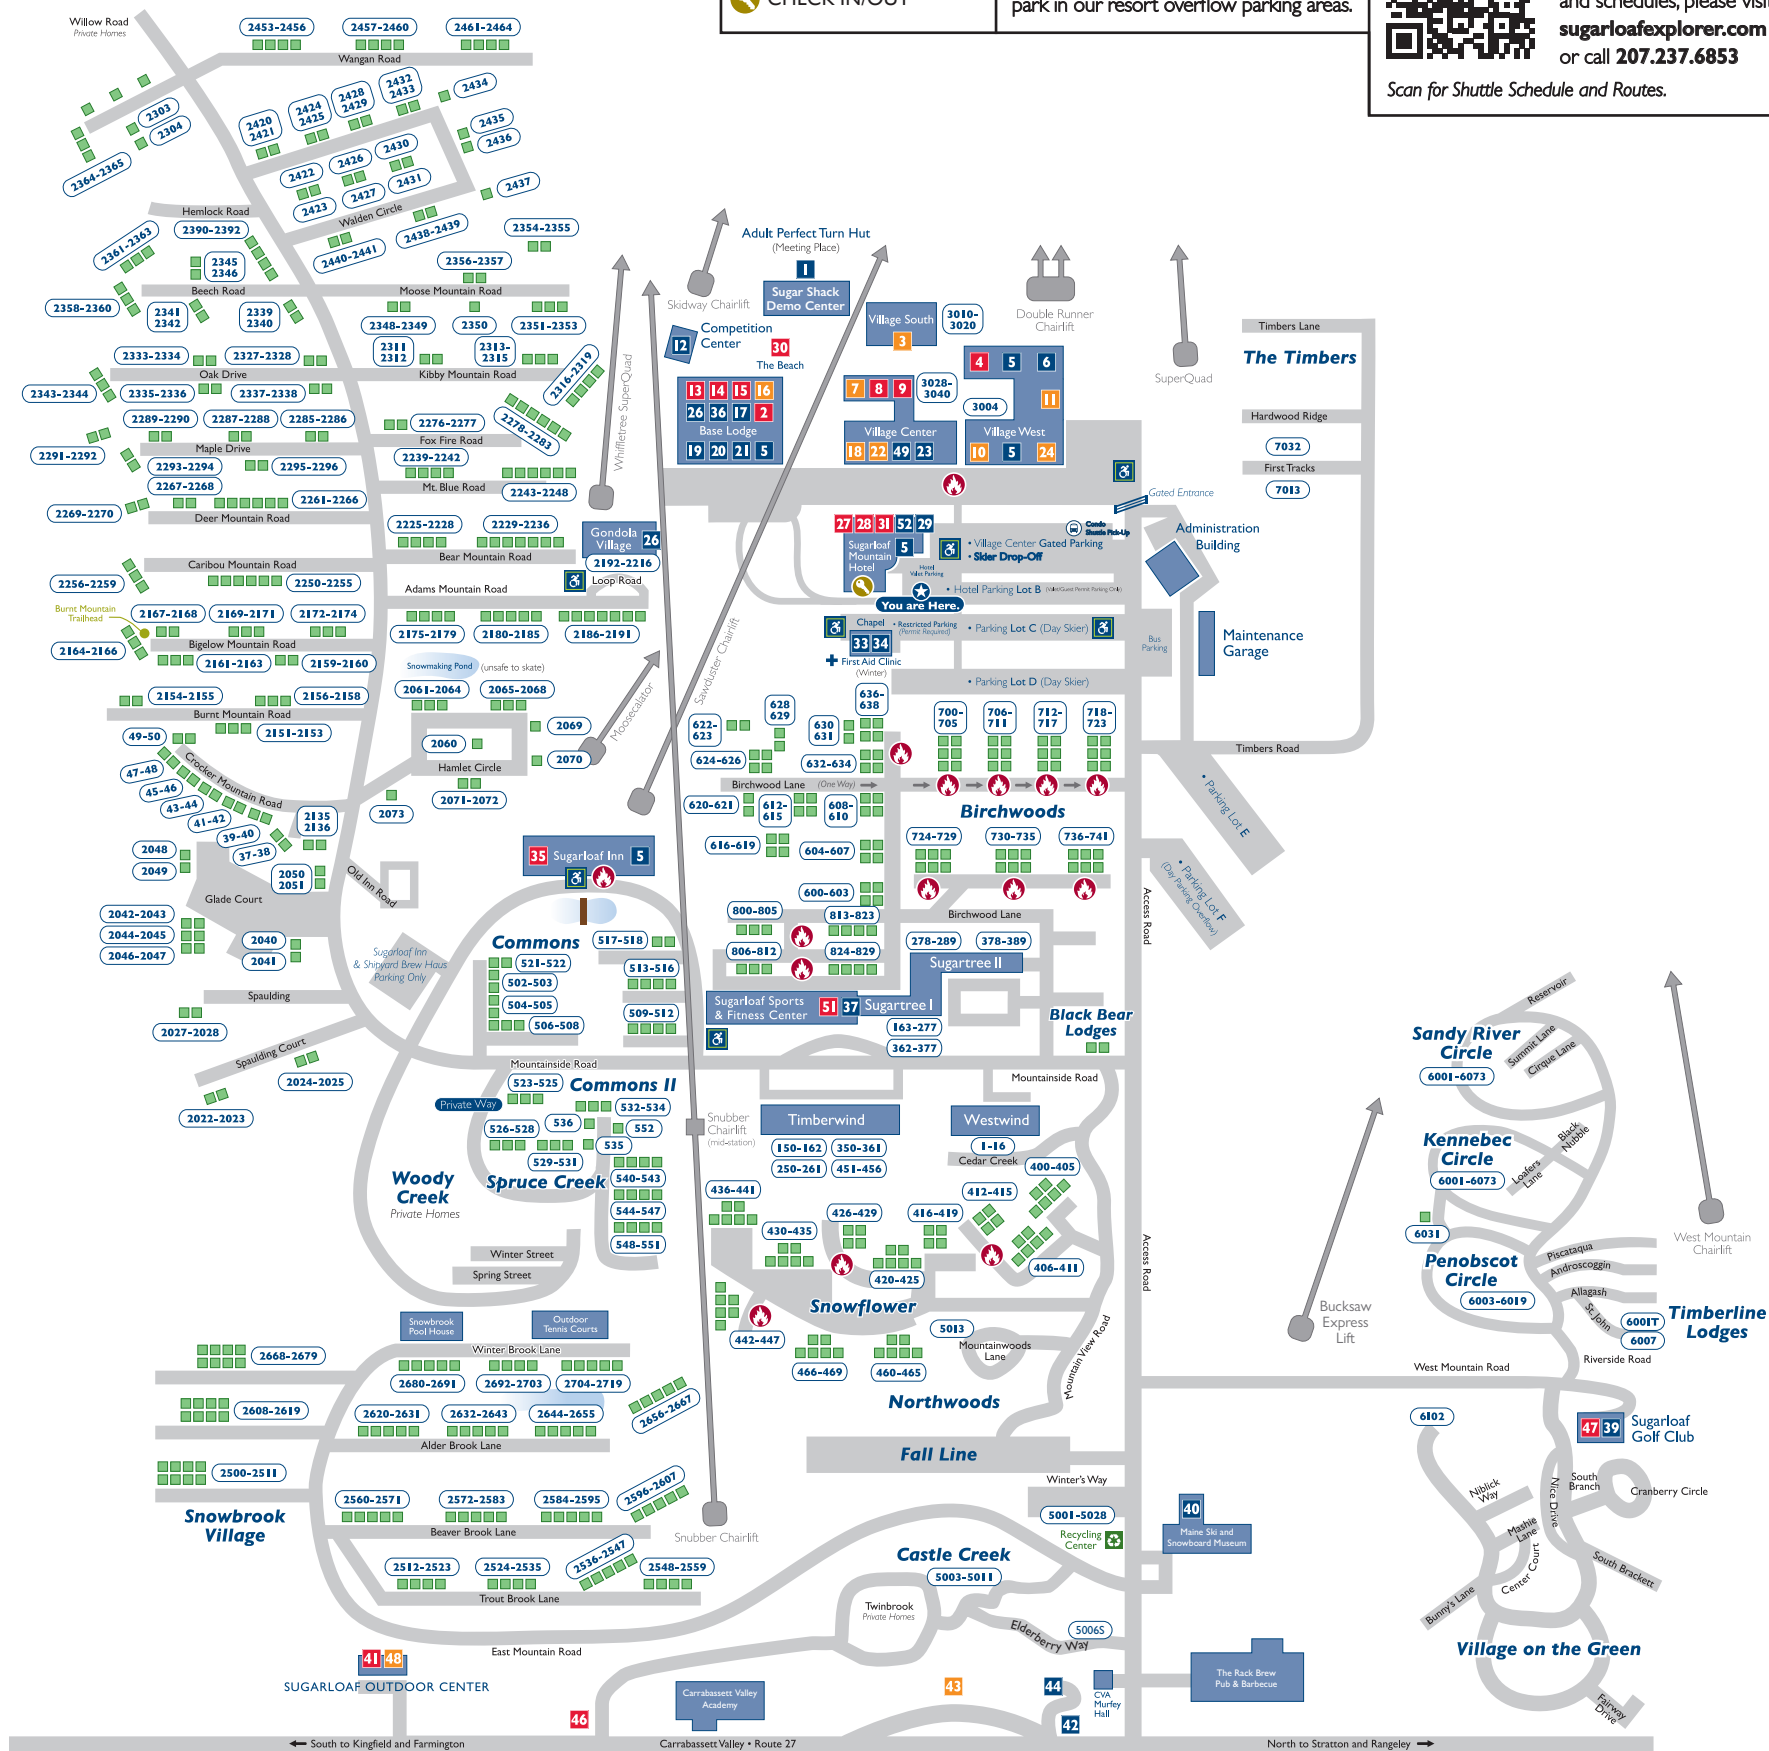

MAP KEY

- FIRE LANE
- ACCESSIBLE PARKING
- CHECK IN/OUT

PARKING

Please be aware that Sugarloaf guests are issued a maximum of two parking permits per unit. Additional vehicles must park in our resort overflow parking areas.

SHUTTLE INFO

Shuttle service offered through Western Maine Transportation. For routes and schedules, please visit sugarloafexplorer.com or call 207.237.6853

Scan for Shuttle Schedule and Routes.

SHOPS

- 7 Sugarloaf Board Room
- 10 Birchwood Interiors
- 22 Downhill Supply
- 18 Downhill Supply
Tuning & Repair Shop
- 3 Sugarloaf Cap Co.
L.L. Bean
- 43 Mountainside Grocers
- 16 Ski & Snowboard
Rental Shop

RESTAURANTS

- 48 Sugarloaf Outdoor
Center Store
- 11 The Sugarloaf Shop
- 52 Amos & Friends
- 27 45 North
- 8 The Bag & Kettle
- 9 Black Diamond Burritos
- 41 Bull Moose Bakery & Café
- 14 King Pine Provisions

- 24 D'Ellies
- 4 Mas Amigos
- 46 Hugs Italian Cuisine
- 28 Java Joe's
- 13 Narrow Gauge
Food Court
- 30 Food Truck Landing
- 35 The Shipyard Brew Haus
- 31 Alice & Lulu's
- 51 Sugarloaf Sports
& Fitness Café