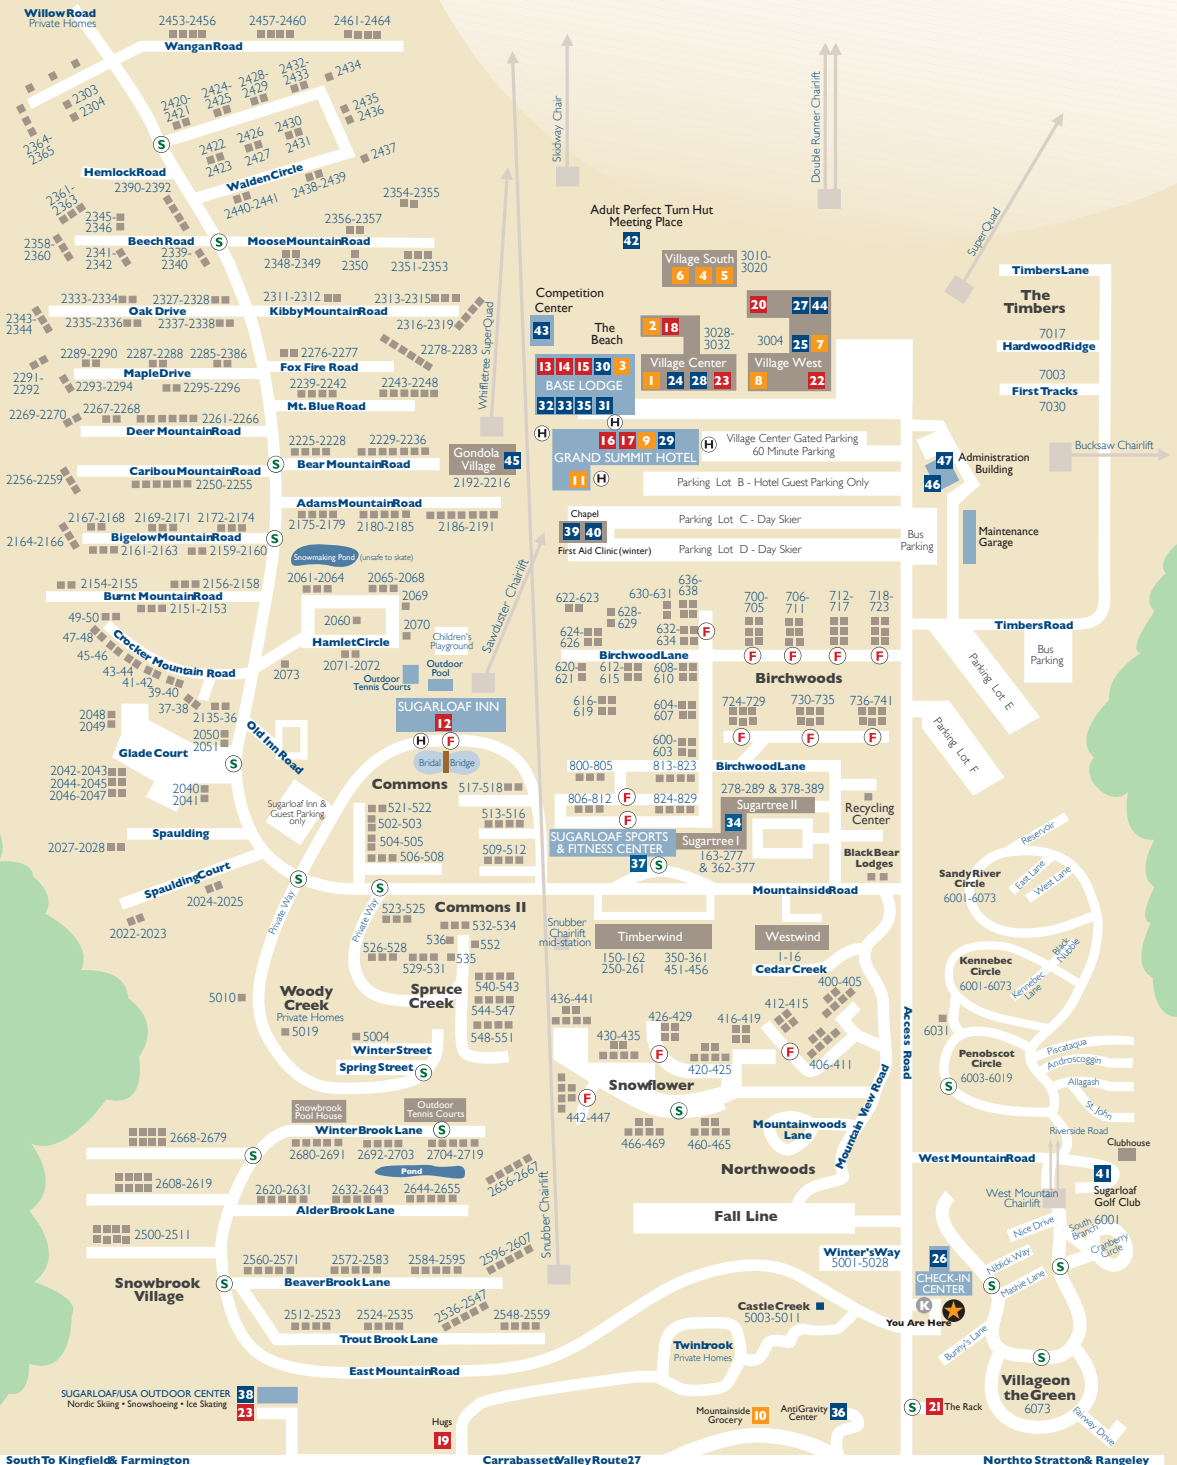

4,237' OF PURE VERTICAL HEAVEN

Shops

1. Sugarloaf/USA Ski Shop
2. Sugarloaf Board Room
3. Ski & Snowboard Rental Shop
4. Seasonal Lockers
5. Goldsmith Gallery
6. The Seasons Studio
7. The Sugarloaf Shop
8. Sugarloaf Groceries
9. CVA Visitors Center
10. Mountainide Grocery
11. Grand Summit Gift Shop

Restaurants

12. The Shipyard Brew Haus
13. Narrow Gauge Station
14. Whistle Stop
15. Widemaker Lounge
16. Double Diamond Steakhouse & Pub
17. Java Joe's
18. The Bag & Kettle
19. Hugs
20. Gepetto's
21. The Rack
22. D'Elie's
23. Bull Moose Café

Services

24. Village Laundry
25. Birchwood Interiors
26. Owner Services
27. Automatic Teller Machine
28. Sharp Shooters Photography
29. Mountainide Real Estate
30. Perfect Turn Programs
31. Ticket Sales
32. Guest Services
33. King Pine Room
34. Shear Peak Salon
35. Basket Storage
36. Carrabasset Valley AntiGravity Center
37. Sports & Fitness Center & Cafe
38. Outdoor Center
39. Richard Bell Interfaith Chapel
40. First Aid Clinic (winter)
41. Sugarloaf Golf Club
42. Adult Perfect Turn Hut Meeting Place
43. Competition Center
44. Security
45. Child Care
46. Group Sales Office
47. Conference Sales Office

Parking

All rental guests are issued two parking permits per unit. All other vehicles must park in Lot E.

- S Shuttle Stop
- H Handicap Parking
- K Key Drop
- F Fire Lane