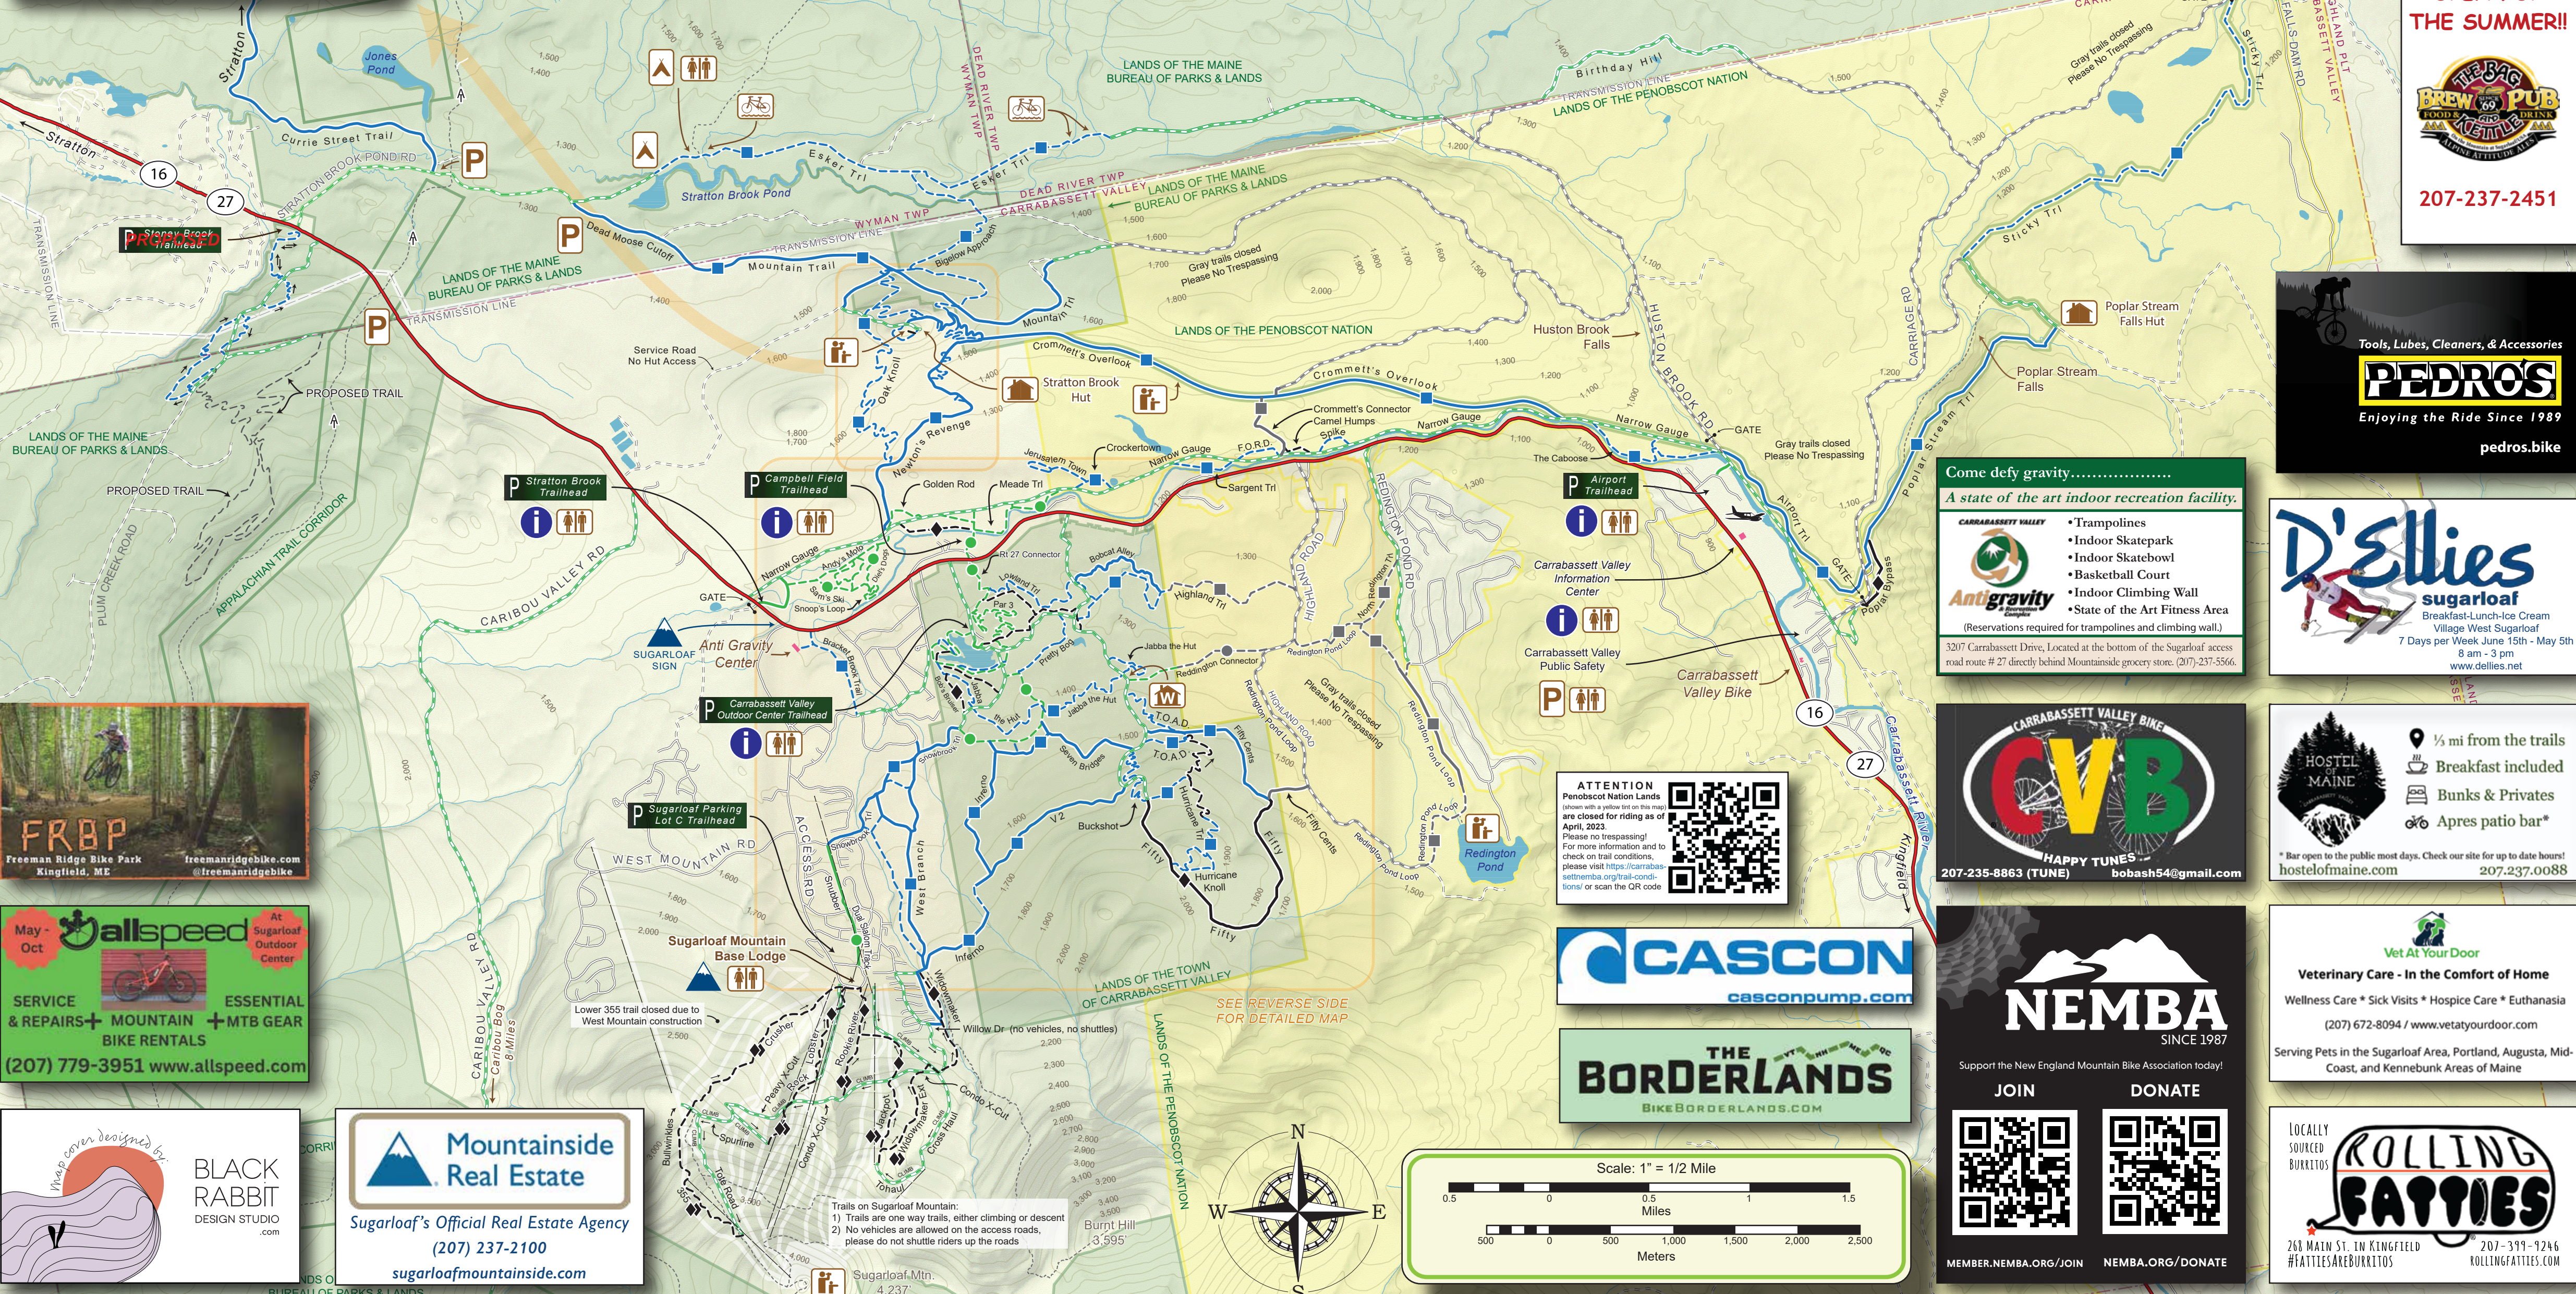

ALL POINTS TRANSPORTATION
HIKERS BIKERS SKIERS BOATERS
Trail Head to Trail Head / Vehicle Transfers
Call or Text: 207-329-3482
Email: allpointstrans1@gmail.com
FULLY INSURED AND LOCALLY OWNED

BAXTER
FUELING ADVENTURE SINCE 2011
LEWISTON, ME
BAXTER BREWING CO.

A state of the art indoor recreation facility.

Antigravity
CARRABASSETT VALLEY

- Trampolines
- Indoor Skatepark
- Indoor Skatebowl
- Basketball Court
- Indoor Climbing Wall
- State of the Art Fitness Area

(Reservations required for trampolines and climbing wall.)

3207 Carrabassett Drive, Located at the bottom of the Sugarloaf access road route # 27 directly behind MountainSide grocery store. (207)-237-5566.

HOTEL MAINE

- 1/2 mi from the trails
- Breakfast included
- Bunks & Privates
- Apres patio bar*

* Bar open to the public most days. Check our site for up to date hours!
hostelofmaine.com 207.237.0088

ATTENTION
Penobscot Nation Lands (shown with a yellow tint on this map) are closed for riding as of April, 2023.
Please no trespassing!
For more information and to check on trail conditions, please visit <https://carrabassettnemba.org/trail-conditions/> or scan the QR code